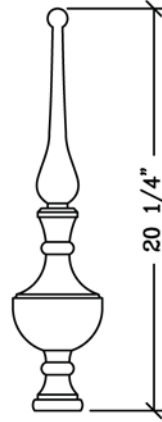

Finials

for Aluminum Conservatories

- NOT TO SCALE -

Finial No. 1

Finial No. 2

Finial No. 3

Finial No. 4

Finial No. 5
Copper Option

Cresting

for Aluminum Conservatories

- NOT TO SCALE -

Fleur de Lis

Radial Fan

Leaf

Victorian

Diamond

Heart

2 13/16"