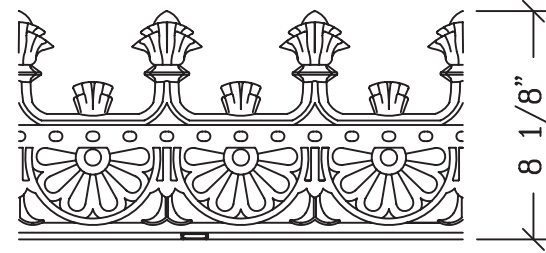

Finials

for Aluminum Conservatories

- NOT TO SCALE -

Finial No. 1

Finial No. 2

Finial No. 3

Finial No. 4

Finial No. 5
Copper Option

Cresting

for Aluminum Conservatories

- NOT TO SCALE -

Fleur de Lis

Radial Fan

Leaf

Victorian

Diamond