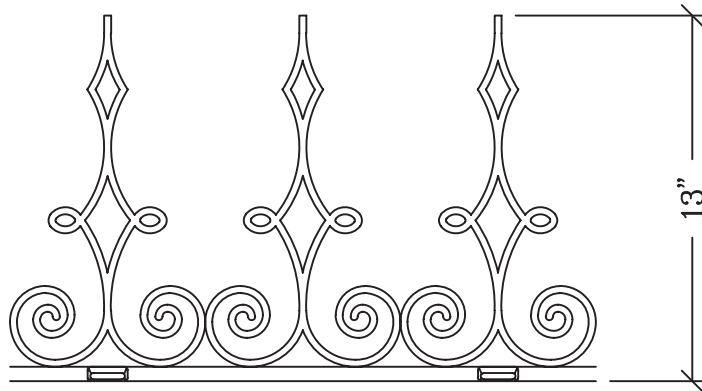

Cresting

for Aluminum Conservatories

- NOT TO SCALE -

Fleur de Lis

Radial Fan

Leaf

Victorian

Diamond

Heart

2 13/16"