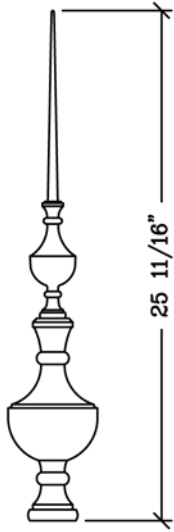

TOWN & COUNTRY

C o n s e r v a t o r i e s

Decorative Details for Aluminum Conservatories

4256 N Ravenswood Ave, Suite 104, Chicago, IL 60613

Inquiries@TownandCountryUS.com

www.TownandCountryUS.com

Phone: 773.281.1212

Finials

for Aluminum Conservatories

- NOT TO SCALE -

Finial No. 1

Finial No. 2

Finial No. 3

Finial No. 4

Finial No. 5
Copper Option

Heart

2 13/16"