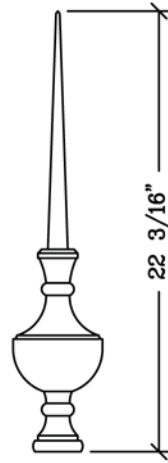

TOWN & COUNTRY

C o n s e r v a t o r i e s

Decorative Details for Aluminum Conservatories

4256 N Ravenswood Ave, Suite 104, Chicago, IL 60613

Inquiries@TownandCountryUS.com

www.TownandCountryUS.com

Phone: 773.281.1212

Finials

for Aluminum Conservatories

- NOT TO SCALE -

Finial No. 1

Finial No. 2

Finial No. 3

Finial No. 4

Finial No. 5
Copper Option