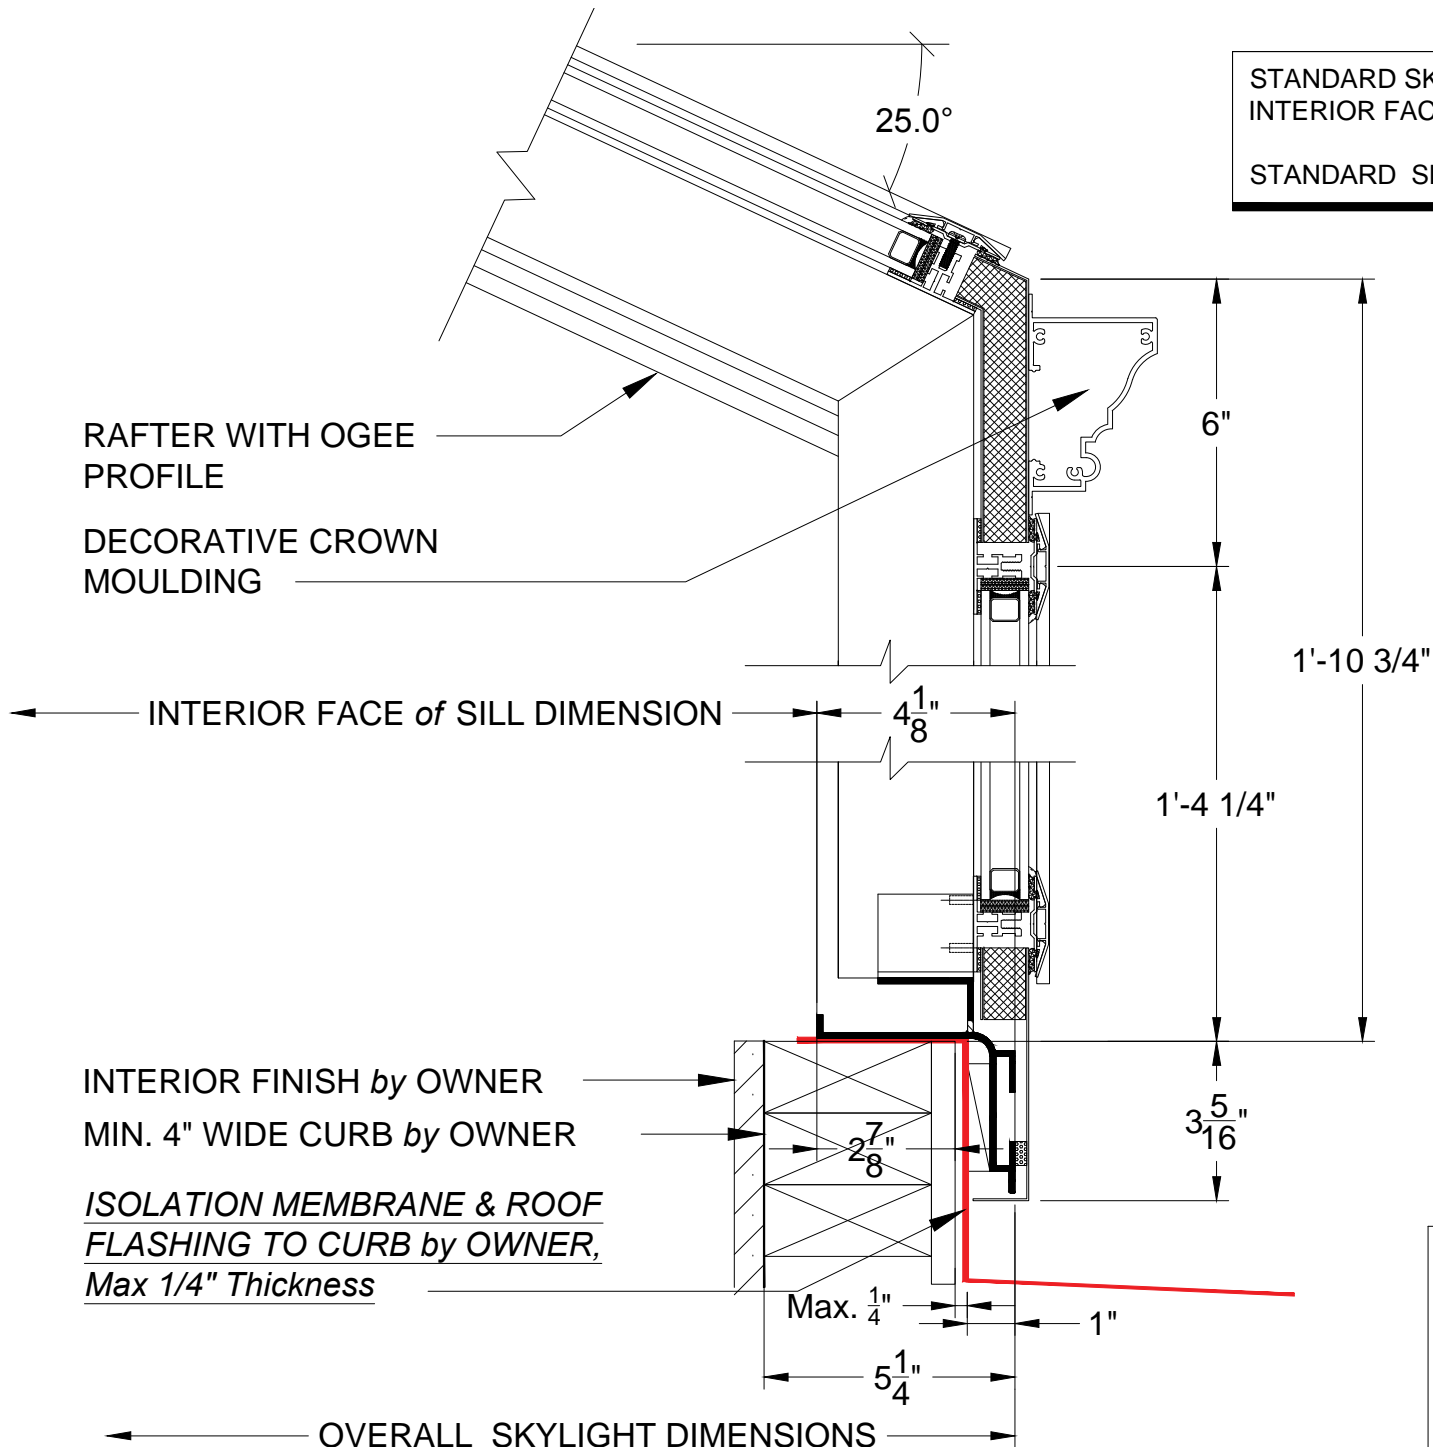

STANDARD SKYLIGHT SIZE IS BASED ON INTERIOR FACE of SILL DIMENSION

STANDARD SLOPE = 25°

RAFTER WITH OGEE PROFILE

DECORATIVE CROWN MOULDING

INTERIOR FACE of SILL DIMENSION

INTERIOR FINISH *by OWNER*
MIN. 4" WIDE CURB *by OWNER*

ISOLATION MEMBRANE & ROOF FLASHING TO CURB *by OWNER*,
Max 1/4" Thickness

OVERALL SKYLIGHT DIMENSIONS

SKYLIGHT *with* SIDE FRAMES STANDARD DETAIL

Do Not Scale Drawings

TOWN & COUNTRY
Conservatories

4256 N. RAVENSWOOD AVE.
Tel: 773-281-1212

CHICAGO, IL 60613
Fax: 773-281-2234

STANDARD SIDE FRAME DETAIL