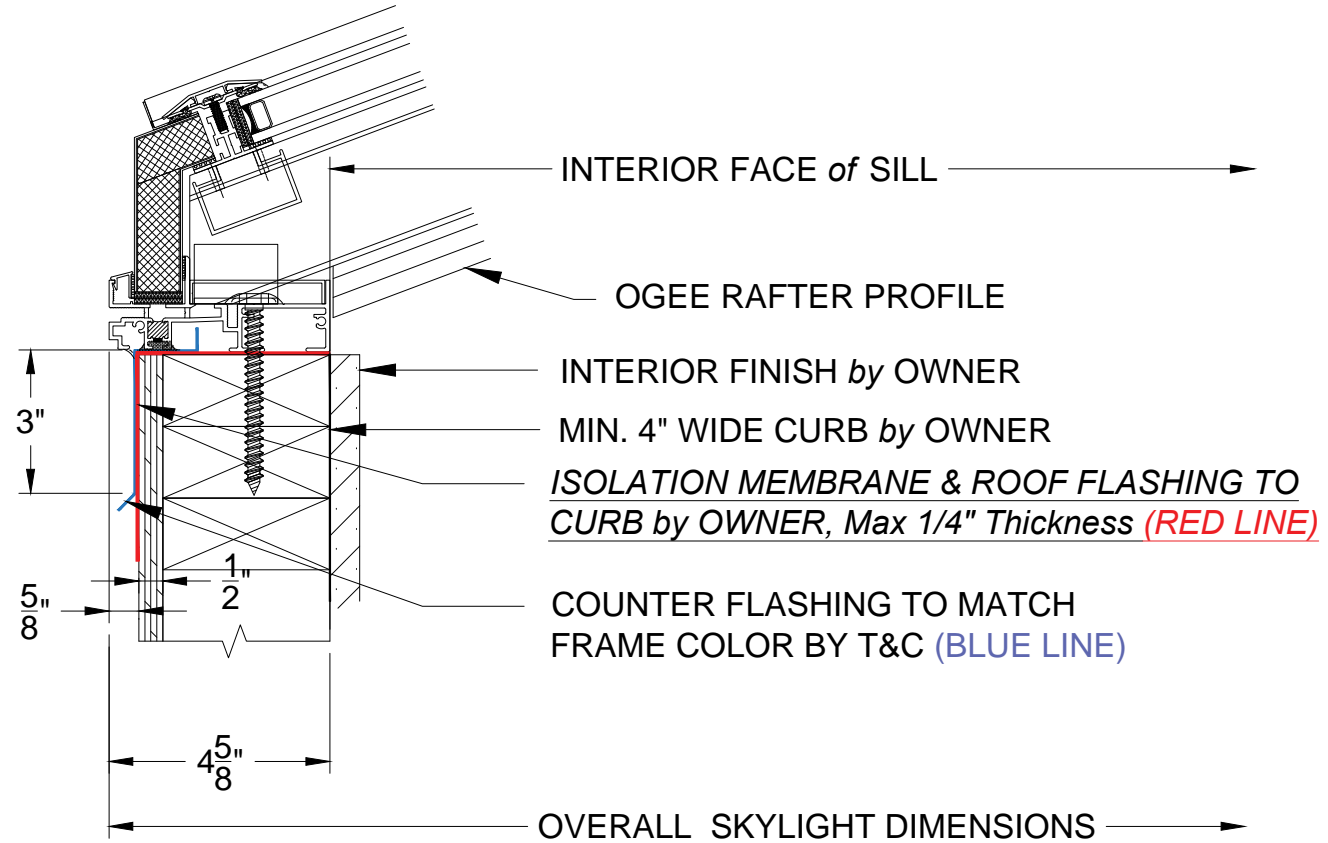

STANDARD SKYLIGHT SIZE IS BASED ON
INTERIOR FACE of SILL DIMENSION

STANDARD SLOPE = 25°

SKYLIGHT ALTERNATE FRAME DETAIL

Roof Only

Do Not Scale Drawings

TOWN & COUNTRY
Conservatories

4256 N. RAVENSWOOD AVE. CHICAGO, IL 60613
Tel: 773-281-1212 Fax: 773-281-2234

ALTERNATE FRAME DETAIL