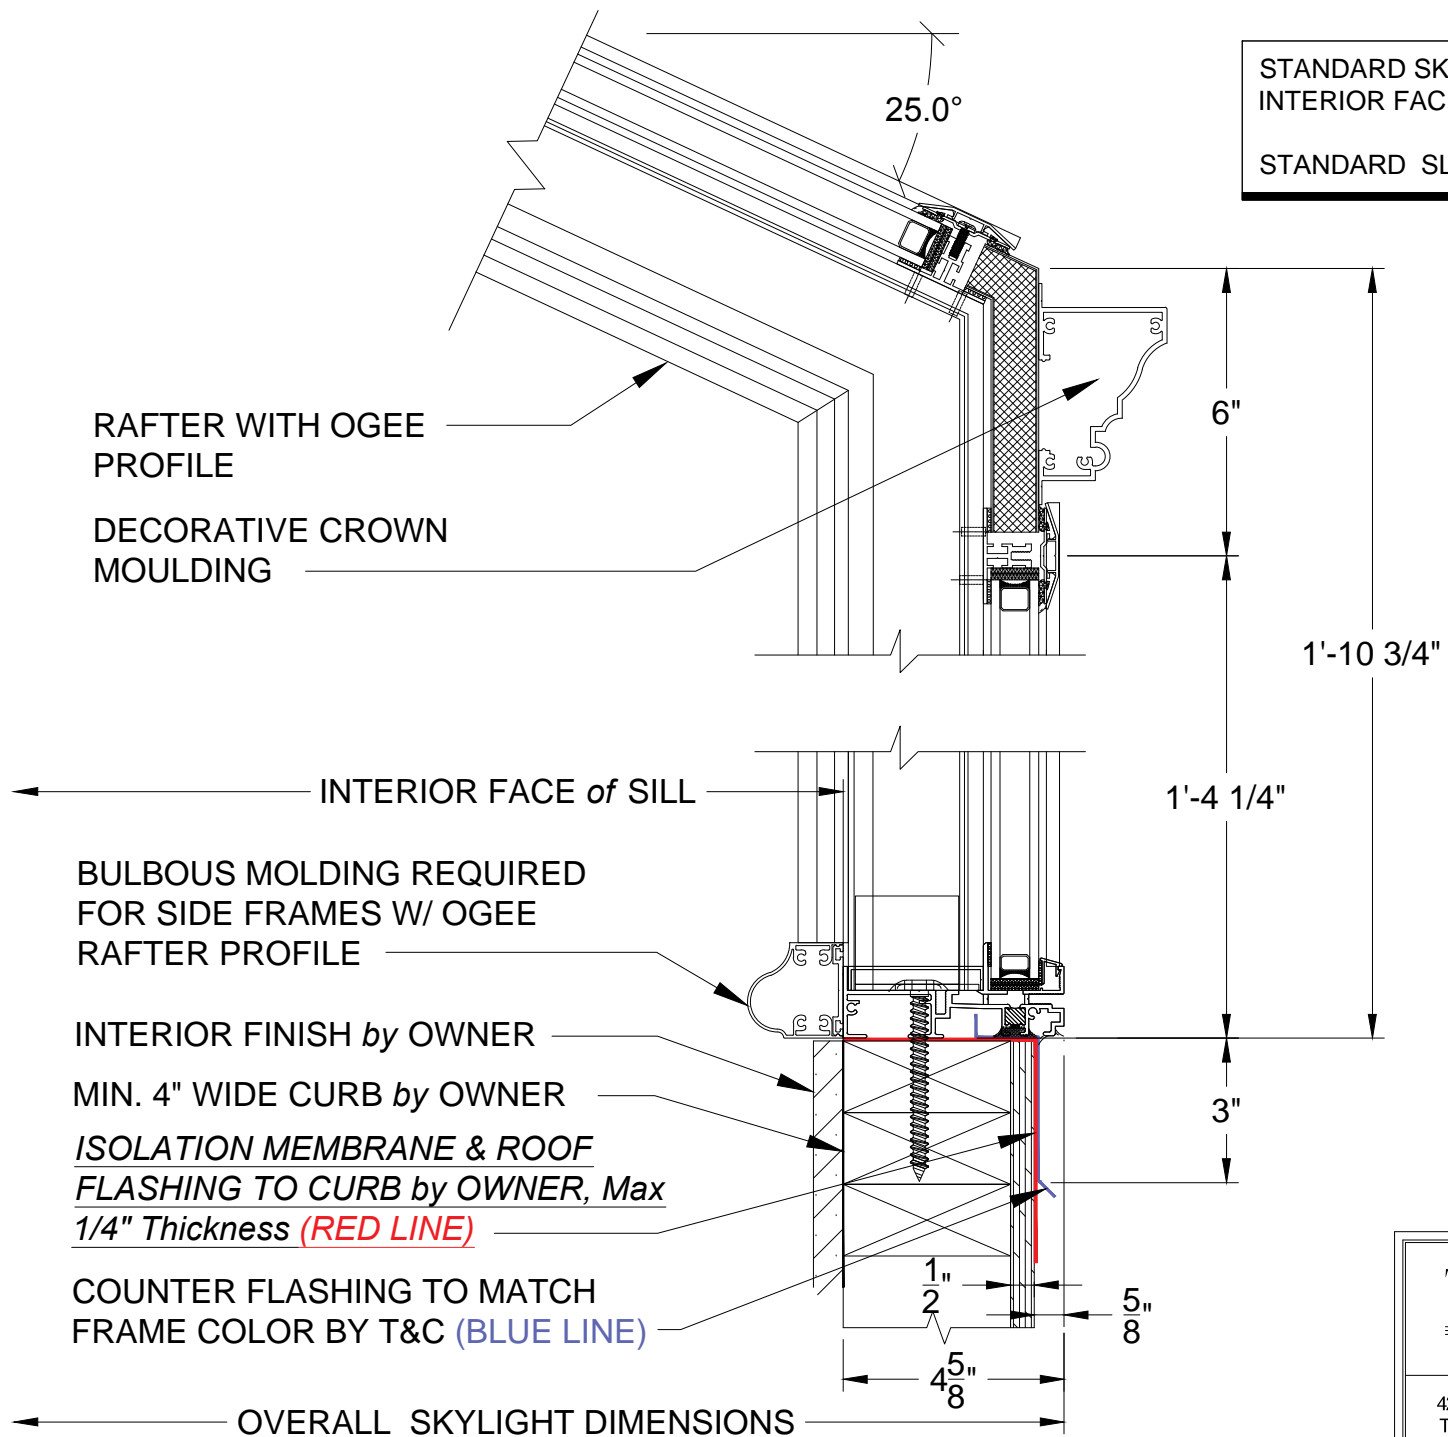

STANDARD SKYLIGHT SIZE IS BASED ON INTERIOR FACE of SILL DIMENSION

STANDARD SLOPE = 25°

RAFTER WITH OGEE PROFILE

DECORATIVE CROWN MOULDING

INTERIOR FACE of SILL DIMENSION

INTERIOR FINISH *by OWNER*
MIN. 4" WIDE CURB *by OWNER*

STANDARD SKYLIGHT SIZE IS BASED ON
INTERIOR FACE of SILL DIMENSION

STANDARD SLOPE = 25°

SKYLIGHT STANDARD FRAME DETAIL

Roof Only

Do Not Scale Drawings

TOWN & COUNTRY
Conservatories

4256 N. RAVENSWOOD AVE. CHICAGO, IL 60613
Tel: 773-281-1212 Fax: 773-281-2234

STANDARD SKYLIGHT SIZE IS BASED ON INTERIOR FACE of SILL DIMENSION

STANDARD SLOPE = 25°

SKYLIGHT with SIDE FRAMES ALTERNATE DETAIL

Do Not Scale Drawings

<h2>TOWN & COUNTRY</h2> <p>Conservatories</p>	
4256 N. RAVENSWOOD AVE. Tel: 773-281-1212	CHICAGO, IL 60613 Fax: 773-281-2234
<p>ALTERNATE SIDE FRAME DETAIL</p>	
<small>COPYRIGHT 2014 TOWN & COUNTRY CONSERVATORIES. SHOP DRAWINGS ARE LIMITED IN USE OF THE DESIGN, MANUFACTURE AND INSTALLATION OF THE CONSERVATORY OR SKYLIGHT BY TOWN & COUNTRY CONSERVATORIES. January 2016</small>	

STANDARD SKYLIGHT SIZE IS BASED ON
INTERIOR FACE of SILL DIMENSION

STANDARD SLOPE = 25°

SKYLIGHT ALTERNATE FRAME DETAIL

Roof Only

Do Not Scale Drawings

TOWN & COUNTRY
Conservatories

4256 N. RAVENSWOOD AVE. CHICAGO, IL 60613
Tel: 773-281-1212 Fax: 773-281-2234