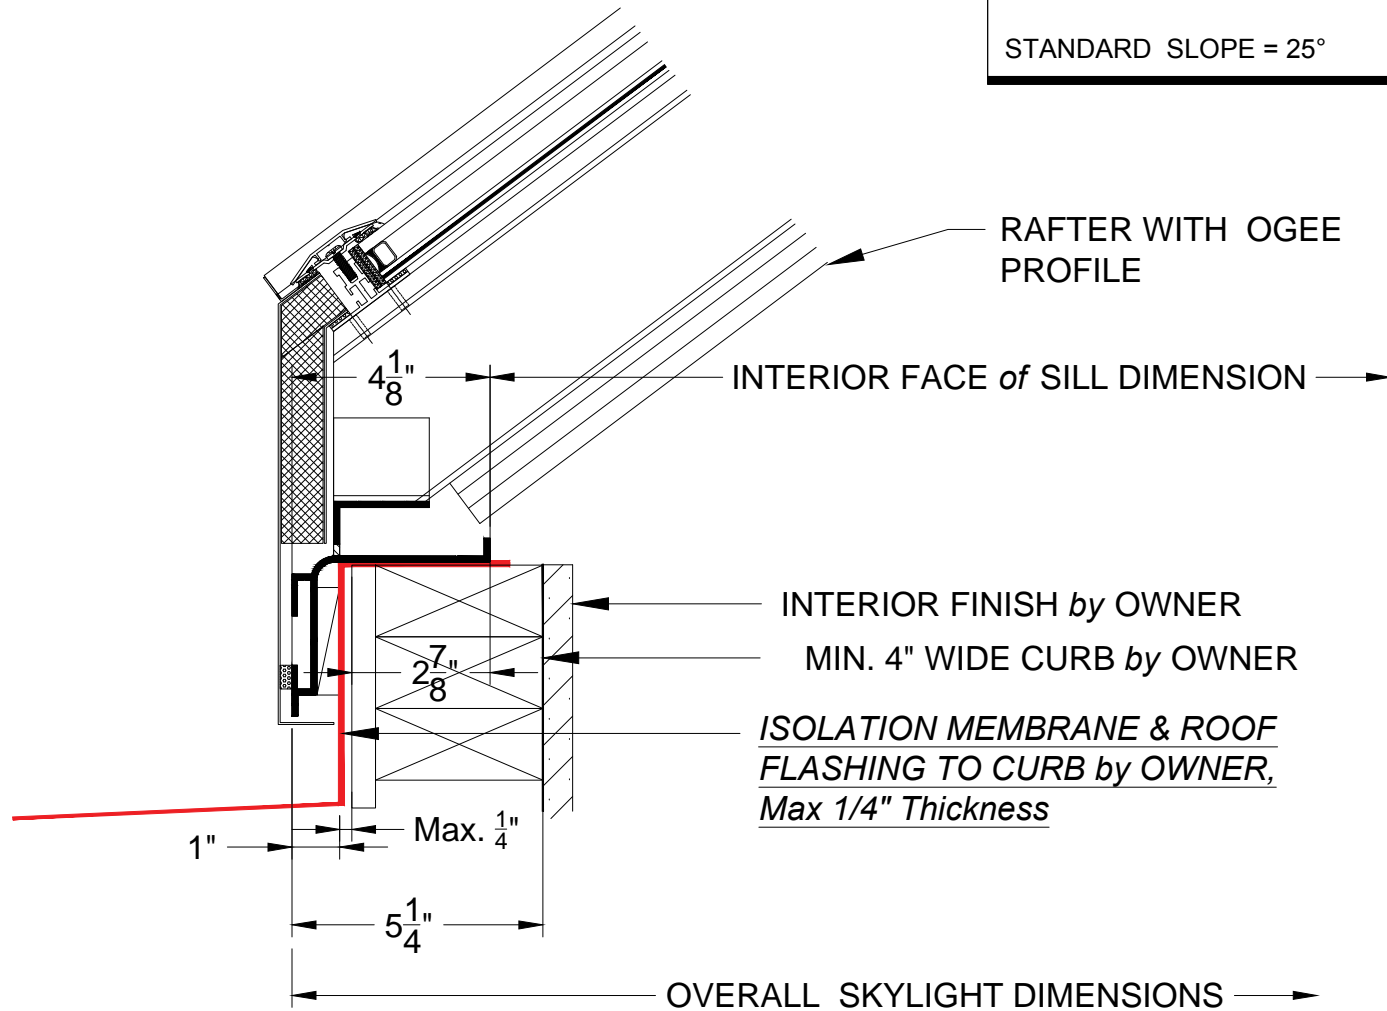

STANDARD SKYLIGHT SIZE IS BASED ON
INTERIOR FACE of SILL DIMENSION

STANDARD SLOPE = 25°

SKYLIGHT STANDARD FRAME DETAIL

Roof Only

Do Not Scale Drawings

TOWN & COUNTRY
Conservatories

4256 N. RAVENSWOOD AVE. CHICAGO, IL 60613
Tel: 773-281-1212 Fax: 773-281-2234

STANDARD FRAME DETAIL