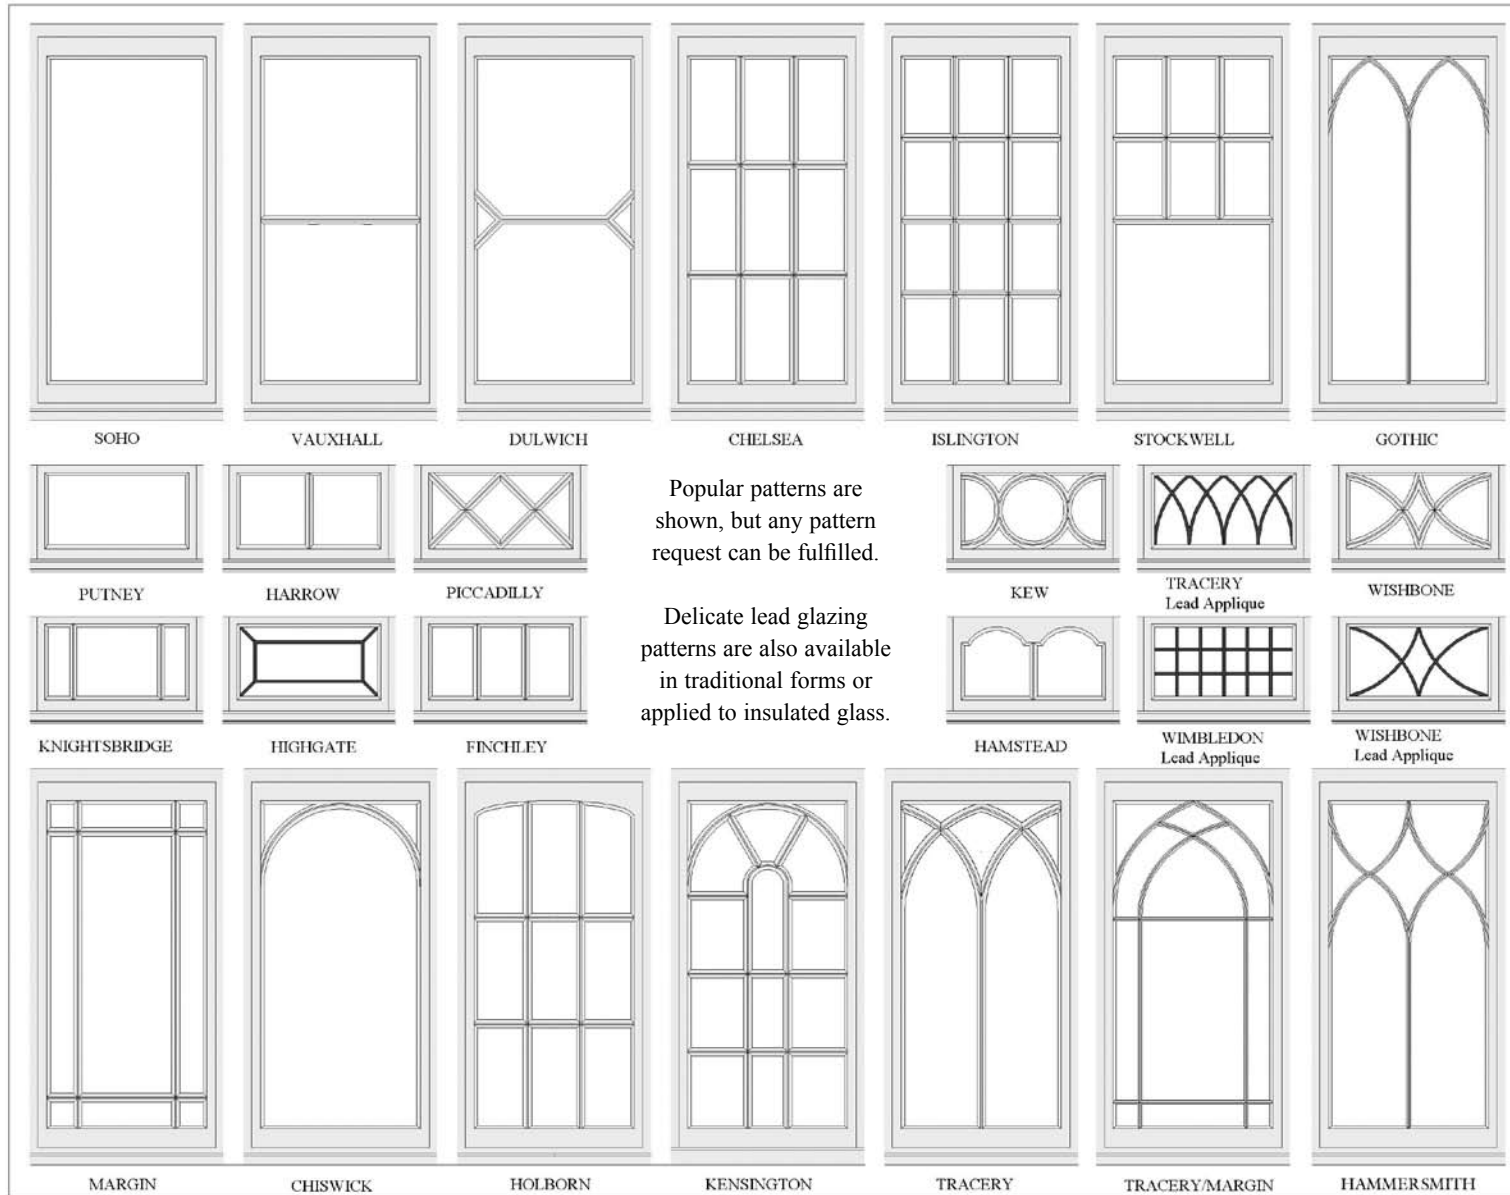

# Glazing Patterns

Popular patterns are shown, but any pattern request can be fulfilled.

Delicate lead glazing patterns are also available in traditional forms or applied to insulated glass.

Rectangular Patterns are available in Simulated Divided Lights.