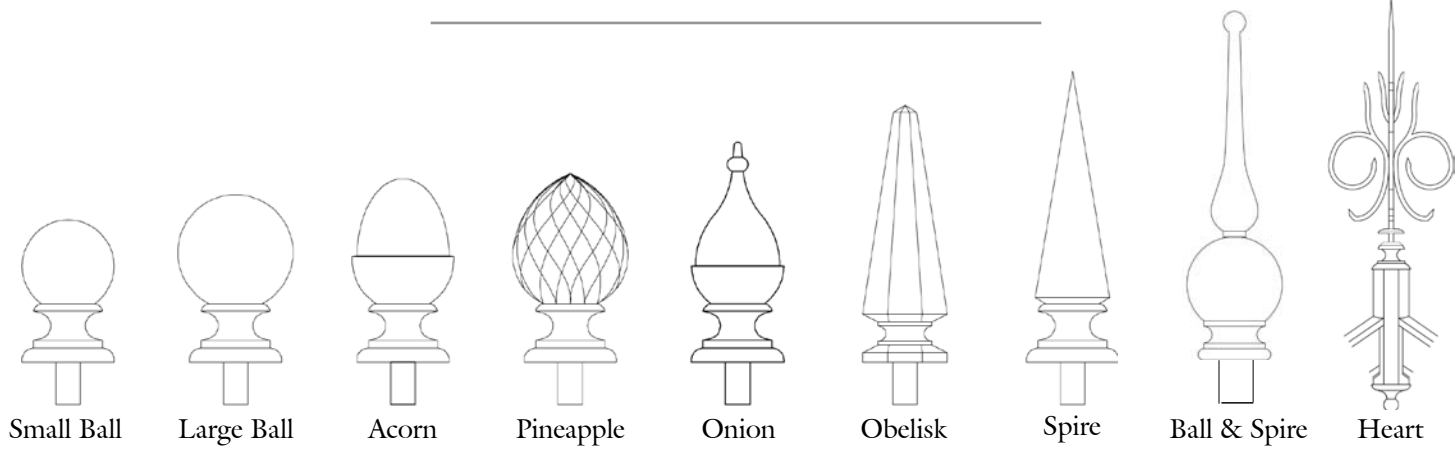

Pilasters & Finials

for Hardwood Conservatories