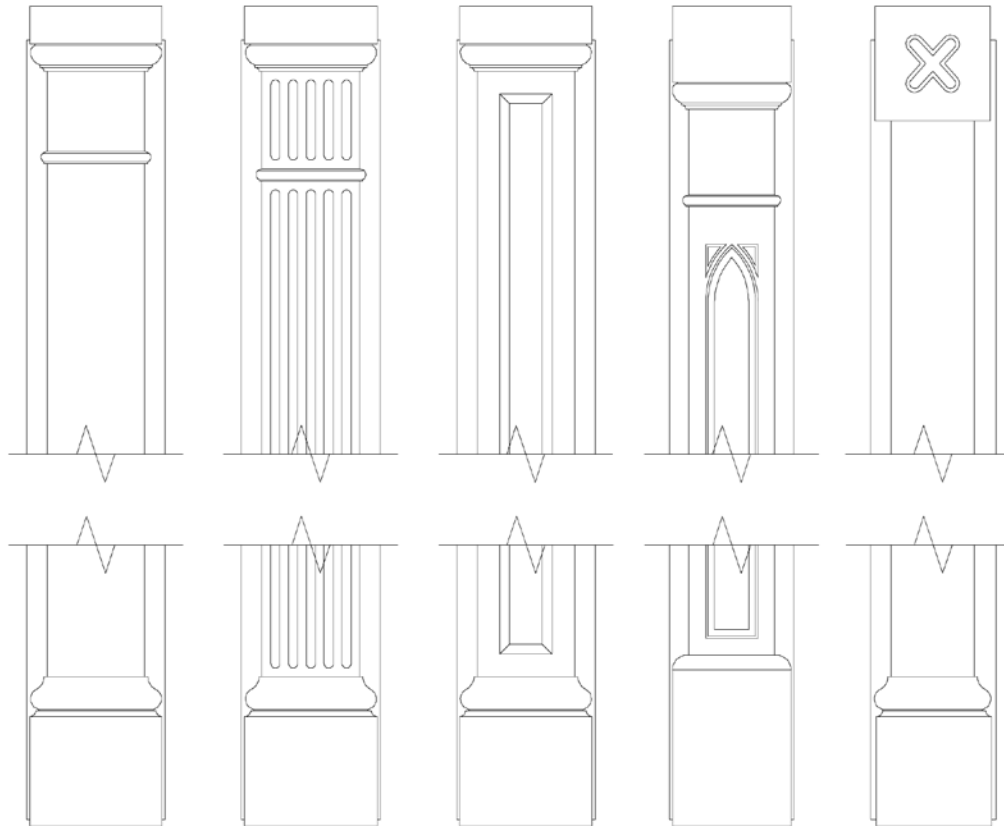

Pilasters & Finials

for Hardwood Conservatories