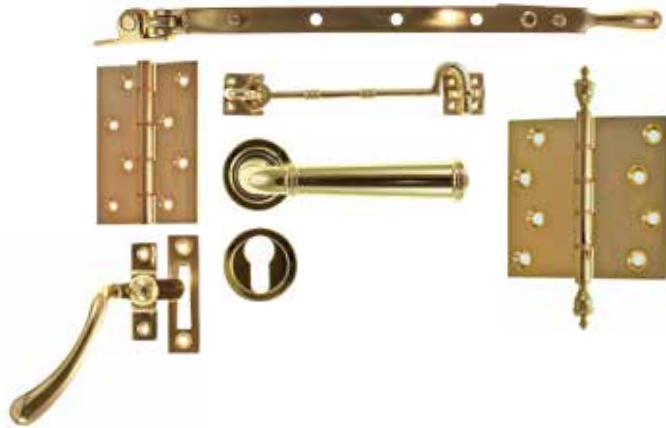

# Architectural Hardware

We offer an outstanding selection of premier door and window hardware, designed and manufactured exclusively for our conservatories.

This color range allows for personal preferences, as well as enabling us to add the finishing touch that will complement a particular design or period. (Hardwood range shown)

Brass

Polished Nickel

Bronze

Satin Nickel

Antique Brass